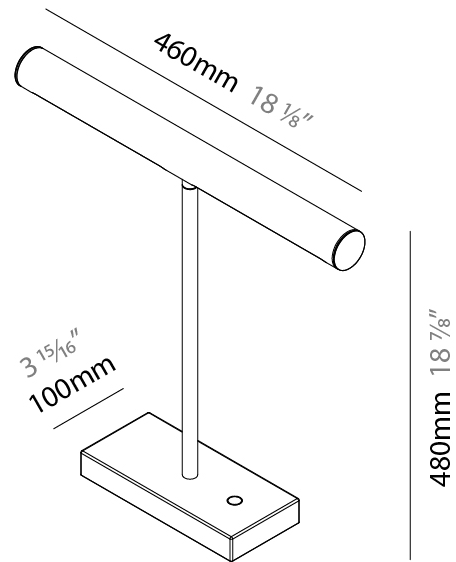

PROJECT	
TYPE	
SPECIFIER	
QUANTITY	
DATE	

ELLE PORTABLE

D204004-

base number   Finish
Options

1. To build a product code in our configurator select the specify button on the base model # product page
2. To build a manual product code on this datasheet choose from the options listed below in blue font and add the suffix to the base model #

GENERAL

Series: Elle
Brand: Zaneen
Division: Design
Mounting Type: Portable
Mounting Location: Table
Subcategory: Task

PHYSICAL

Shape: Cylinder
Length (mm): 460
Length (in): 18 ¹/₈
Width (mm): 100
Width (in): 3 ¹⁵/₁₆
Height (mm): 480
Height (in): 18 ⁷/₈
Light Distribution: Direct
Diffuser: Acrylic Bi-Satin
Fixture Finish: MBK / MWH / MCB
Fixture Material: Aluminum

ELECTRICAL

Lamp Type: LED
Input Wattage (W): 6
Dimming: Touch Dimming
Driver Included: Yes
Driver Location: Inline Transformer Plug
Driver Class: Class 2
Input Voltage (V): 120 - 277
Output Voltage (V): 24

LED

Color Temperature (°K): 3000
CRI: >90 CRI
Lamp Life (hrs): 50000

OPTICAL

RATINGS AND CERTIFICATIONS

Certified By: Certified for North American Standards
IP rating: IP20